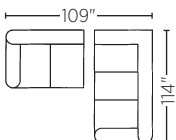

28056AL-53
28056RS-88

www.eliteleather.com

©2015 ELITE LEATHER COMPANY. ALL RIGHTS RESERVED.